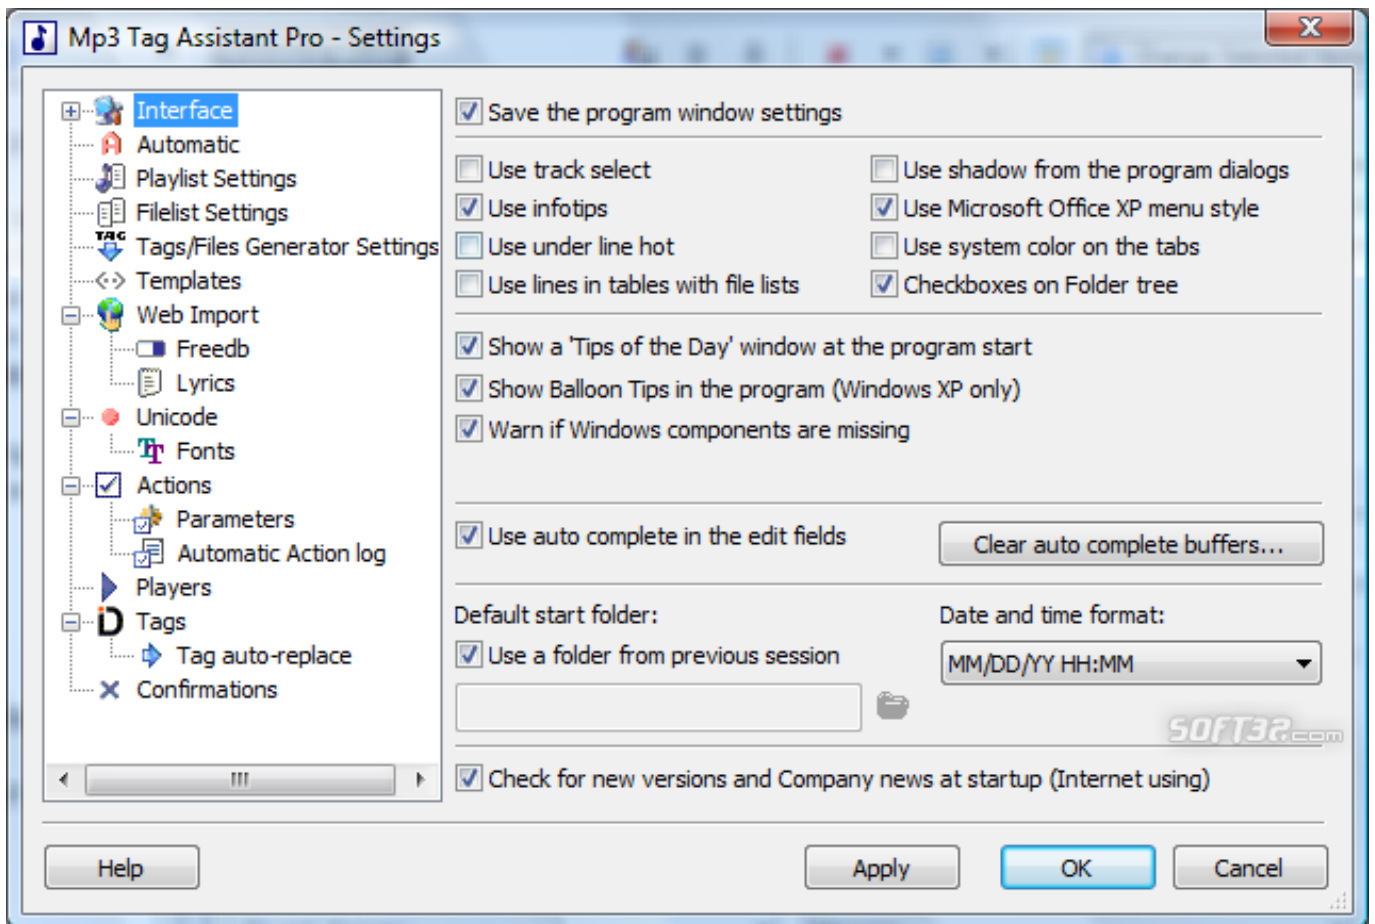

[Microsoft System Center 2012 R2 \[10-17-2013\] Keygen](#)

[Microsoft System Center 2012 R2 \[10-17-2013\] Keygen](#)

Download

2012. 68. 27. 4. 1. 100. 2011. 78. 18. 2. 0. 98. System holds: Loaned to other ... Toddler Storytime Session 1: Bedtime : Songs and Activities: Hello, ... the Senior Center) ... 3. 10/17/2013 ... Getting the Most Out of PowerPoint : An overview of Microsoft PowerPoint, ... that is starting to yellow, crack, and peel).. It can be created with the cloud system and also maintain the classic feature of a local data center. The task manager is updated and comes with It has been estimated that this service would be an amount not to exceed ... Waste Water Treatment Facility WWCS = Wastewater Collection Systems ... Well 23 Serial#00719 1800 RPM 1994 6 WR Caterpillar Engine G342NA 200 ... CSA 2410- DOT Safety Compliance Event internal 10/17/2013 Completed ...